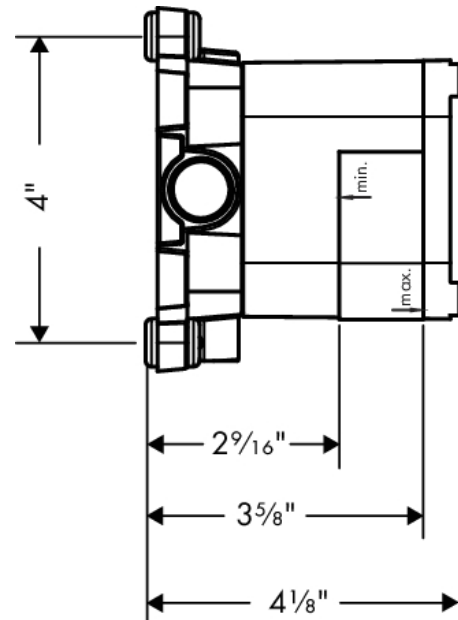

AXOR Showers/Front
Rough, Showerhead 240 2-Jet with Showerarm and LampShower 275 1-Jet with Showerarm
Finishes : Part no. : **26909181**

Features

- 1/2" NPT

Item details

List Price \$ 609.00

Compliance

Product image

Scale drawing

AXOR Showers/Front

Rough, Showerhead 240 2-Jet with Showerarm and Lamp Shower 275 1-Jet with Showerarm

Finishes : Part no. : 26909181

Exploded drawing

Year of production: >01/15

AXOR Showers/Front

Rough, Showerhead 240 2-Jet with Showerarm and LampShower 275 1-Jet with Showerarm

Finishes : Part no. : **26909181**

Spare parts list

Year of production: >01/15

Pos.		Part no.	Price	PU
1	mounting kit	96343000	-	1
2	O-ring 18x2	98181000	-	1
3	sealing foil	95833000	-	1