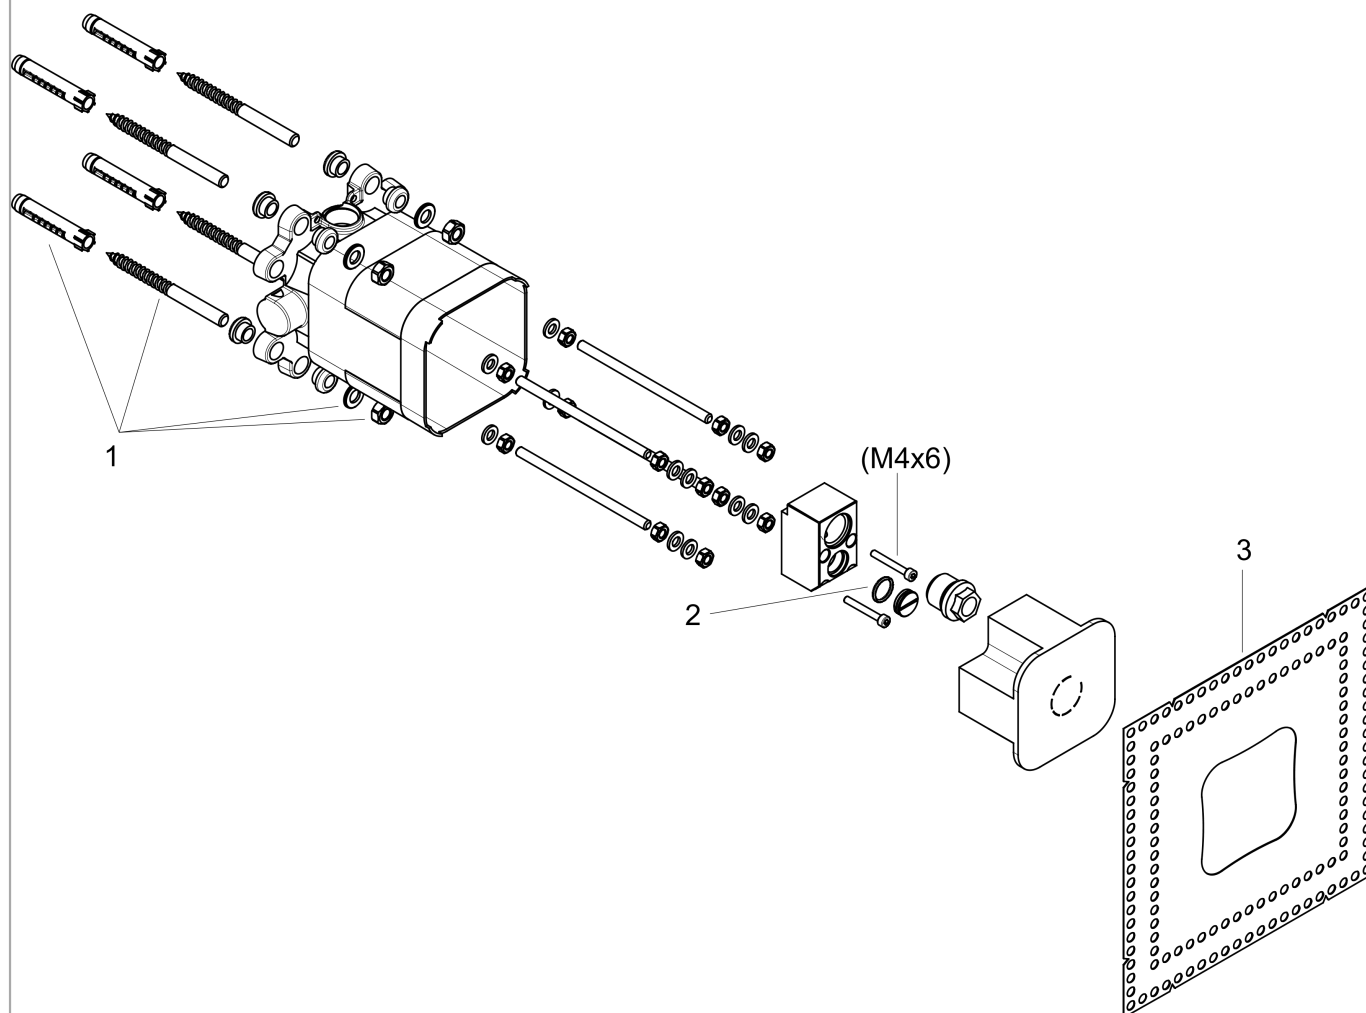

AXOR Showers/Front
Rough, Showerhead 240 2-Jet with Showerarm and LampShower 275 1-Jet with Showerarm
Finishes : Part no. : **26909181**

Features

- 1/2" NPT

Item details

List Price \$ 609.00

Compliance

Product image

Scale drawing

AXOR Showers/Front

Rough, Showerhead 240 2-Jet with Showerarm and Lamp Shower 275 1-Jet with Showerarm

Finishes : Part no. : 26909181

Exploded drawing

Year of production: >01/15

AXOR Showers/Front

Rough, Showerhead 240 2-Jet with Showerarm and LampShower 275 1-Jet with Showerarm

Finishes : Part no. : **26909181**

Spare parts list

Year of production: >01/15

Pos.		Part no.	Price	PU
1	mounting kit	96343000	-	1
2	O-ring 18x2	98181000	-	1
3	sealing foil	95833000	-	1